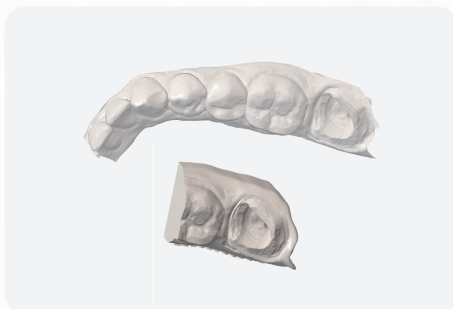

Scan to Model
Fixed-Restorations

High Speed, Low Cost

AI-Powered Fixed-Restoration Model Design

Key Features

Auto Trimming & Fixing

Individual Dies Auto Generated

Auto Cut & Contact Models Generated

Auto Mounting & Labelling Sectioned/
Unsectioned Models Generated